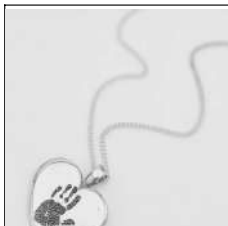

Embedded Ashes Round 18 mm	
Silver	\$350
9ct Yellow / Rose	n/a
9ct White Gold	n/a

Embedded Ashes Angel Wing 45mm	
Silver	\$420
9ct Yellow / Rose	n/a
9ct White Gold	n/a

Hand Print / Foot Print Keepsakes

Hand print Curved Heart Pendant
Silver (45cm chain included) \$270
 9ct Yellow / Rose \$1,190
 9ct White Gold \$1,428

Hand print / Foot Print Keyring
Silver \$260
 9ct Yellow / Rose \$1,300
 9ct White Gold \$1,560

Foot/ Hand print Bangle
 1 Bead \$250
 Additional Beads \$190
 Silver Only

Golf Bangle Charm (Round / Heart)
 1 Charm \$310
 Each Additional Charms \$225
 Silver Only