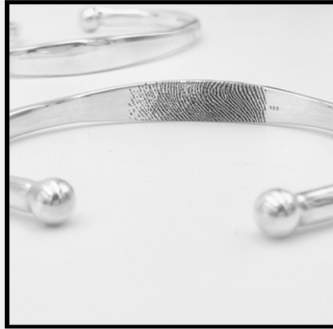

# Bracelets and Bangles

Please contact us for prices.

**Leather Bangle**

**Adjustable**

**Kids Surf Bangle**

40mm x 50mm

**Medium Surf Bangle**

42mm x 62mm

**Large Surf Bangle**

52mm x 68mm

**Golf Bangle with Charm**

**Disk Bangle**

**Barrel Bead on Leather Bangle**

**Belcher Charm Bracelet**